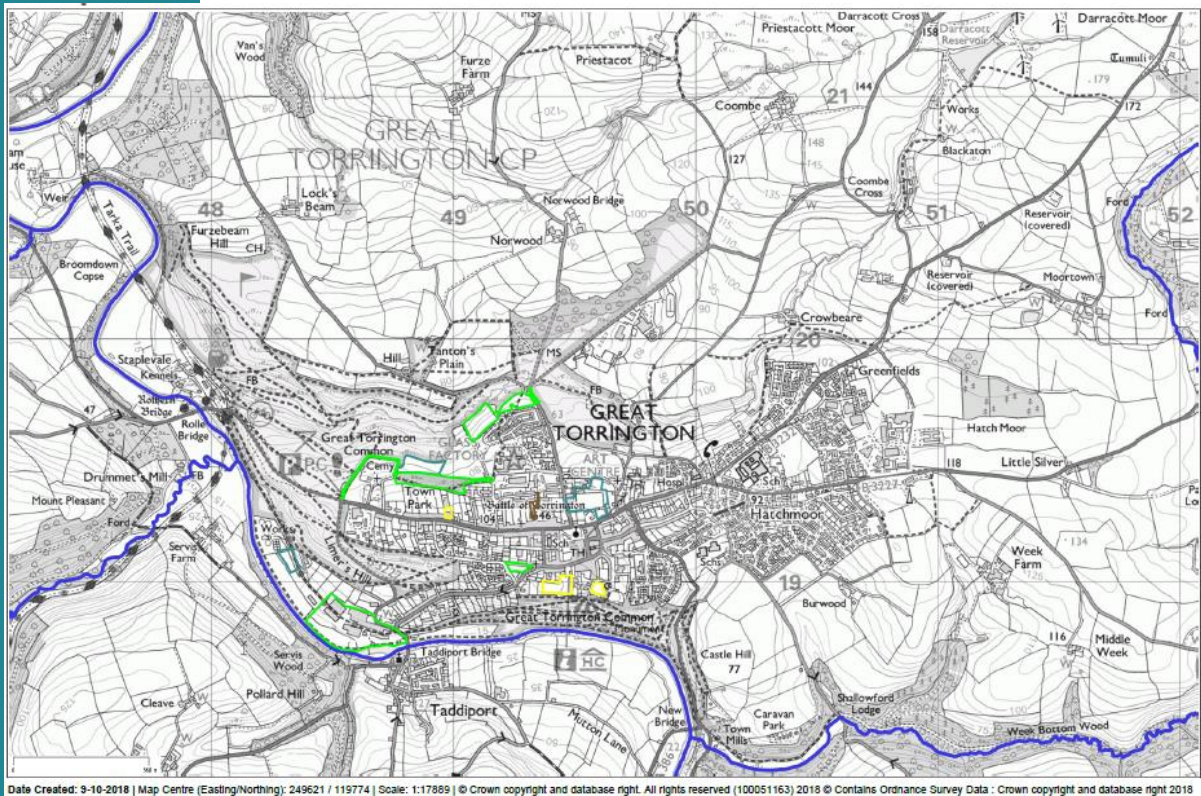

Great Torrington Neighbourhood Plan

-Proposals map

KEY:

Colour	Category
Yellow	Parking
Green	Environment
Brown	Housing
Teal	Community